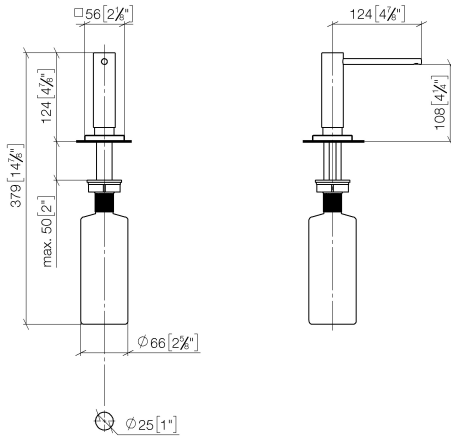

Dispenser with rosette - Chrome

LOT

82 439 970

- 124mm projection
- 500 ml bottle
- can be filled from the top
- rotating pump head
- height 124 mm
- hole diameter 25 mm
- individual rosette 55 x 55 mm

Fits LOT

	Chrome	82 439 970-00
	Brushed Platinum	82 439 970-06
	Platinum	82 439 970-08
	Durabress (23kt Gold)	82 439 970-09
	Dark Chrome	82 439 970-19
	Brushed Durabress (23kt Gold)	82 439 970-28
	Brushed Champagne (22kt Gold)	82 439 970-46
	Champagne (22kt Gold)	82 439 970-47
	Brushed Chrome	82 439 970-93
	Brushed Dark Platinum	82 439 970-99

Dispenser with rosette - Chrome

LOT

82 439 970

mm [inches]

82 439 970

Parts for other finishes can be found here: [Brushed](#) [Platinum](#)

Spare parts list

No.	Item Number	Name	Quantity used	Delivery time
1	90 10 10 538 00-00	dispenser	1	10
2	08 27 97 505-00	rosette	1	10
3	08 10 10 624 90	disc	1	2
4	09 14 10 151 90	seal	1	2
5	08 10 10 527 90	holder	1	2
6	09 14 05 014 90	seal	1	2
7	08 10 10 517 90	nut	1	2
8	90 10 10 603 00 90	container	1	2