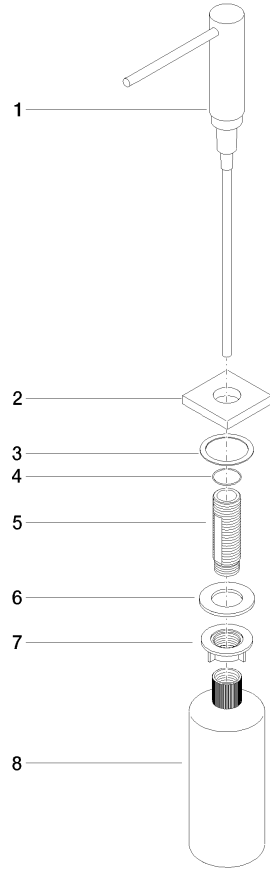

Dispenser with rosette - Chrome

LOT

82 439 970

- 124mm projection
- 500 ml bottle
- can be filled from the top
- rotating pump head
- height 124 mm
- hole diameter 25 mm
- individual rosette 55 x 55 mm

Fits LOT

	Chrome	82 439 970-00
	Brushed Platinum	82 439 970-06
	Platinum	82 439 970-08
	Durabress (23kt Gold)	82 439 970-09
	Dark Chrome	82 439 970-19
	Brushed Durabress (23kt Gold)	82 439 970-28
	Brushed Champagne (22kt Gold)	82 439 970-46
	Champagne (22kt Gold)	82 439 970-47
	Brushed Chrome	82 439 970-93
	Brushed Dark Platinum	82 439 970-99

Dispenser with rosette - Chrome

LOT

82 439 970

mm [inches]

82 439 970

Parts for other finishes can be found here: [Brushed](#) [Platinum](#)

Spare parts list

No.	Item Number	Name	Quantity used	Delivery time
1	90 10 10 538 00-00	dispenser	1	10
2	08 27 97 505-00	rosette	1	10
3	08 10 10 624 90	disc	1	2
4	09 14 10 151 90	seal	1	2
5	08 10 10 527 90	holder	1	2
6	09 14 05 014 90	seal	1	2
7	08 10 10 517 90	nut	1	2
8	90 10 10 603 00 90	container	1	2